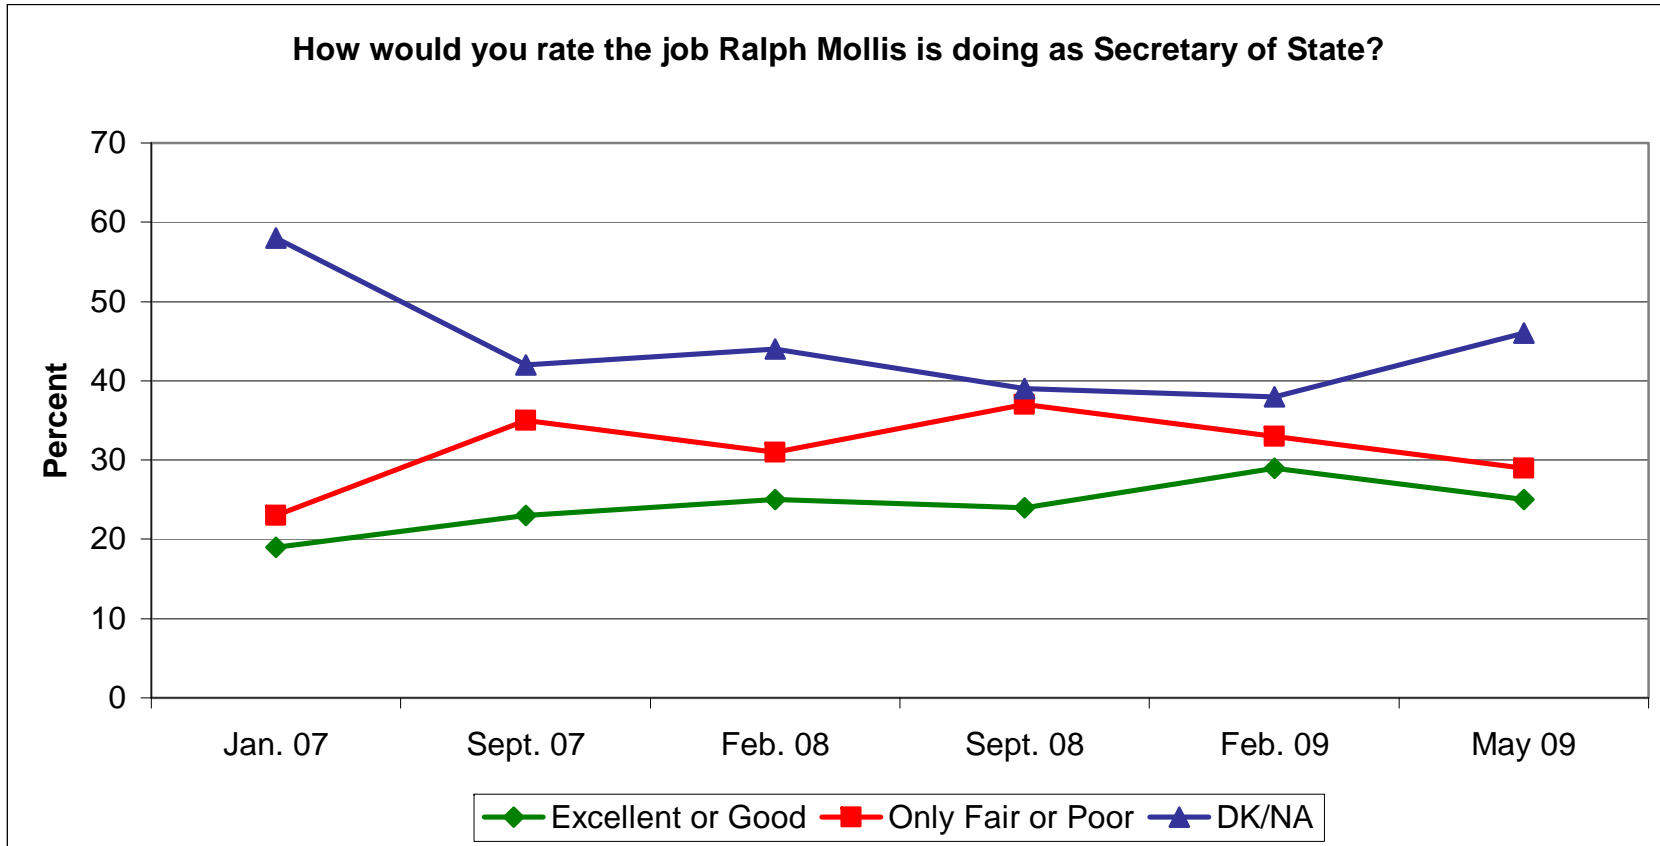

How would you rate the job Ralph Mollis is doing as Secretary of State?

Excellent or Good	19	23	25	24	29	25
Only Fair or Poor	23	35	31	37	33	29
DK/NA	58	42	44	39	38	46
	Jan. 07	Sept. 07	Feb. 08	Sept. 08	Feb. 09	May 09