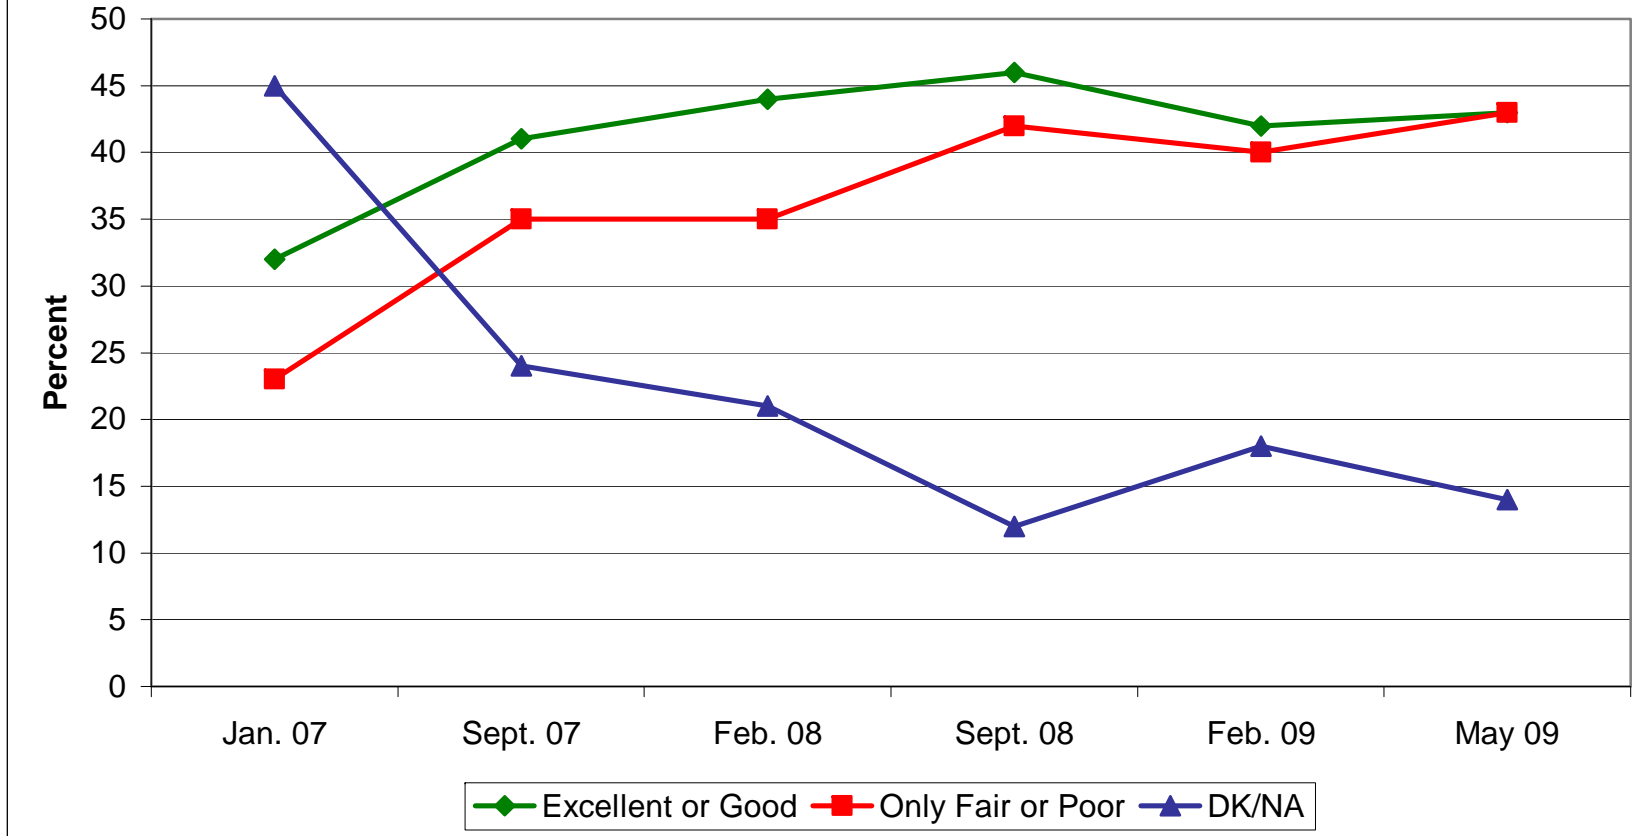

How would you rate the job Sheldon Whitehouse is doing as U.S. Senator?

Excellent or Good	32	41	44	46	42	43
Only Fair or Poor	23	35	35	42	40	43
DK/NA	45	24	21	12	18	14
	Jan. 07	Sept. 07	Feb. 08	Sept. 08	Feb. 09	May 09