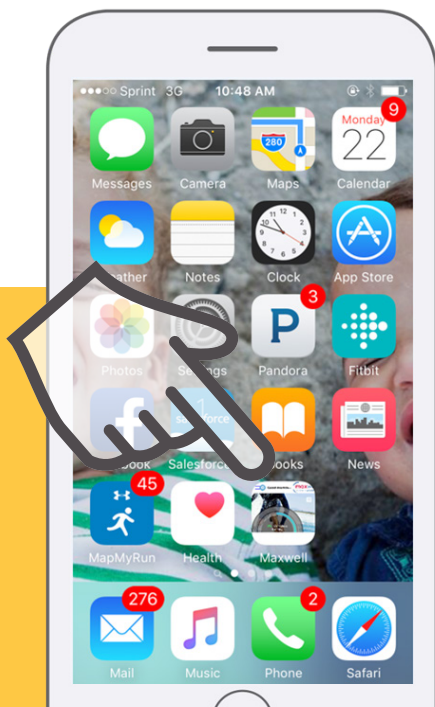

Your new wellness portal makes living healthier **EASY & FUN.**

Speaking of easy... Save the portal address to your smartphone home screen and make it yours.

iPhone:

- Open your phone's internet browser and navigate to your [wellness portal](#)
- Tap the "Share" button 
- Tap "Add to home screen" 
- Edit the title of the icon that appears on your home screen
- To log in, go to your home screen on your phone, locate the icon, and tap to open
- We suggest adding a screen lock to your phone any time you have saved usernames or passwords on a device

Android:

- Open your phone's internet browser and navigate to your [wellness portal](#)
- Select menu 
- Select home screen. Chrome users select: add to home screen; Android internet users select: plus sign, home screen
- To log in, go to your home screen on your phone, locate the icon, and tap to open
- We suggest adding a screen lock to your phone any time you have saved usernames or passwords on a device