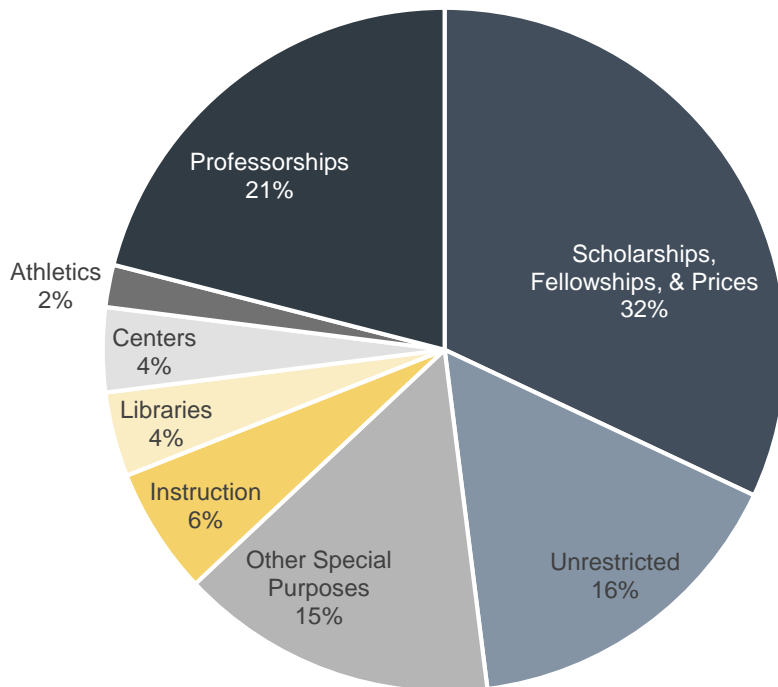

BROWN

Endowment Contributions by Purpose - 2018

Scholarships, Fellowships, & Prices	32%
Unrestricted	16%
Other Special Purposes	15%
Instruction	6%
Libraries	4%
Centers	4%
Athletics	2%
Professorships	21%
<hr/>	
Totals	100%