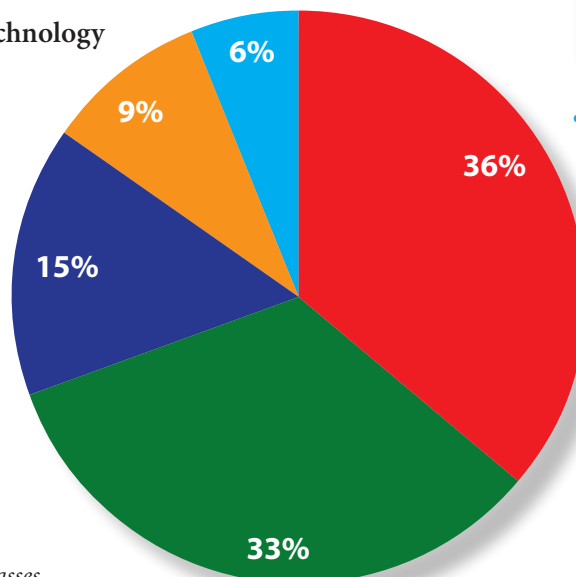

• **Engineering Graduate School**

- Brown University
- California Institute of Technology
- Carnegie Mellon
- Cornell University
- Dartmouth University
- Georgia Tech
- Harvard University
- Johns Hopkins
- MIT
- Northwestern
- Oxford
- Princeton University
- Stanford University
- University of Texas
- UC Berkeley
- UCLA
- UC San Diego
- UC Santa Barbara
- University of Illinois, Urbana-Champaign
- University of Michigan
- University of Washington
- Washington University
- Yale University

• **Teaching/Volunteer/Public Service**

- AmeriCorps
- Venture for America
- **Entrepreneurship**
- Numerous Startups

• **Finance/Consulting**

- Accenture
- Bain and Company
- Citigroup
- Deloitte
- DE Shaw Research
- Goldman Sachs
- JP Morgan Chase
- Morgan Stanley
- Oliver Wyman
- Price Waterhouse

• **Other Graduate Schools**

- Law School
- Medical School

Brown Engineering Graduates
Industry - 36%
Engineering Grad School - 33%
Other - 15%
Finance/Consulting - 9%
Other Grad School - 6%

Compiled from a survey of recent graduating classes.