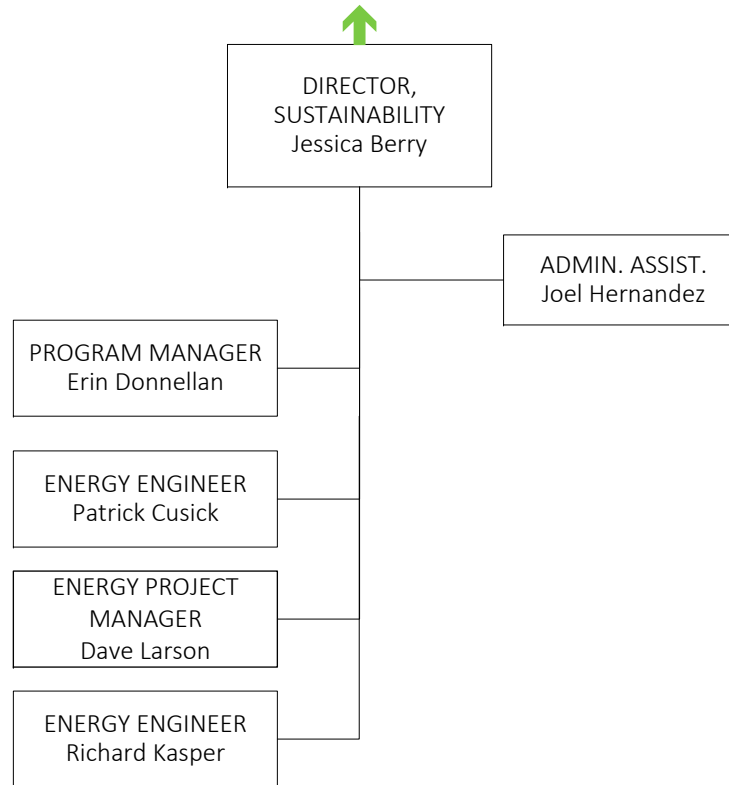

VICE PRESIDENT FOR
FACILITIES MANAGEMENT
Michael Guglielmo, Jr.

Assistant to the VP
Paula Penelton

PLANNING, DESIGN, & CONSTRUCTION (PD&C)

BROWN
FACILITIES MANAGEMENT

SUSTAINABILITY

FACILITIES OPERATIONS

FACILITIES SERVICES