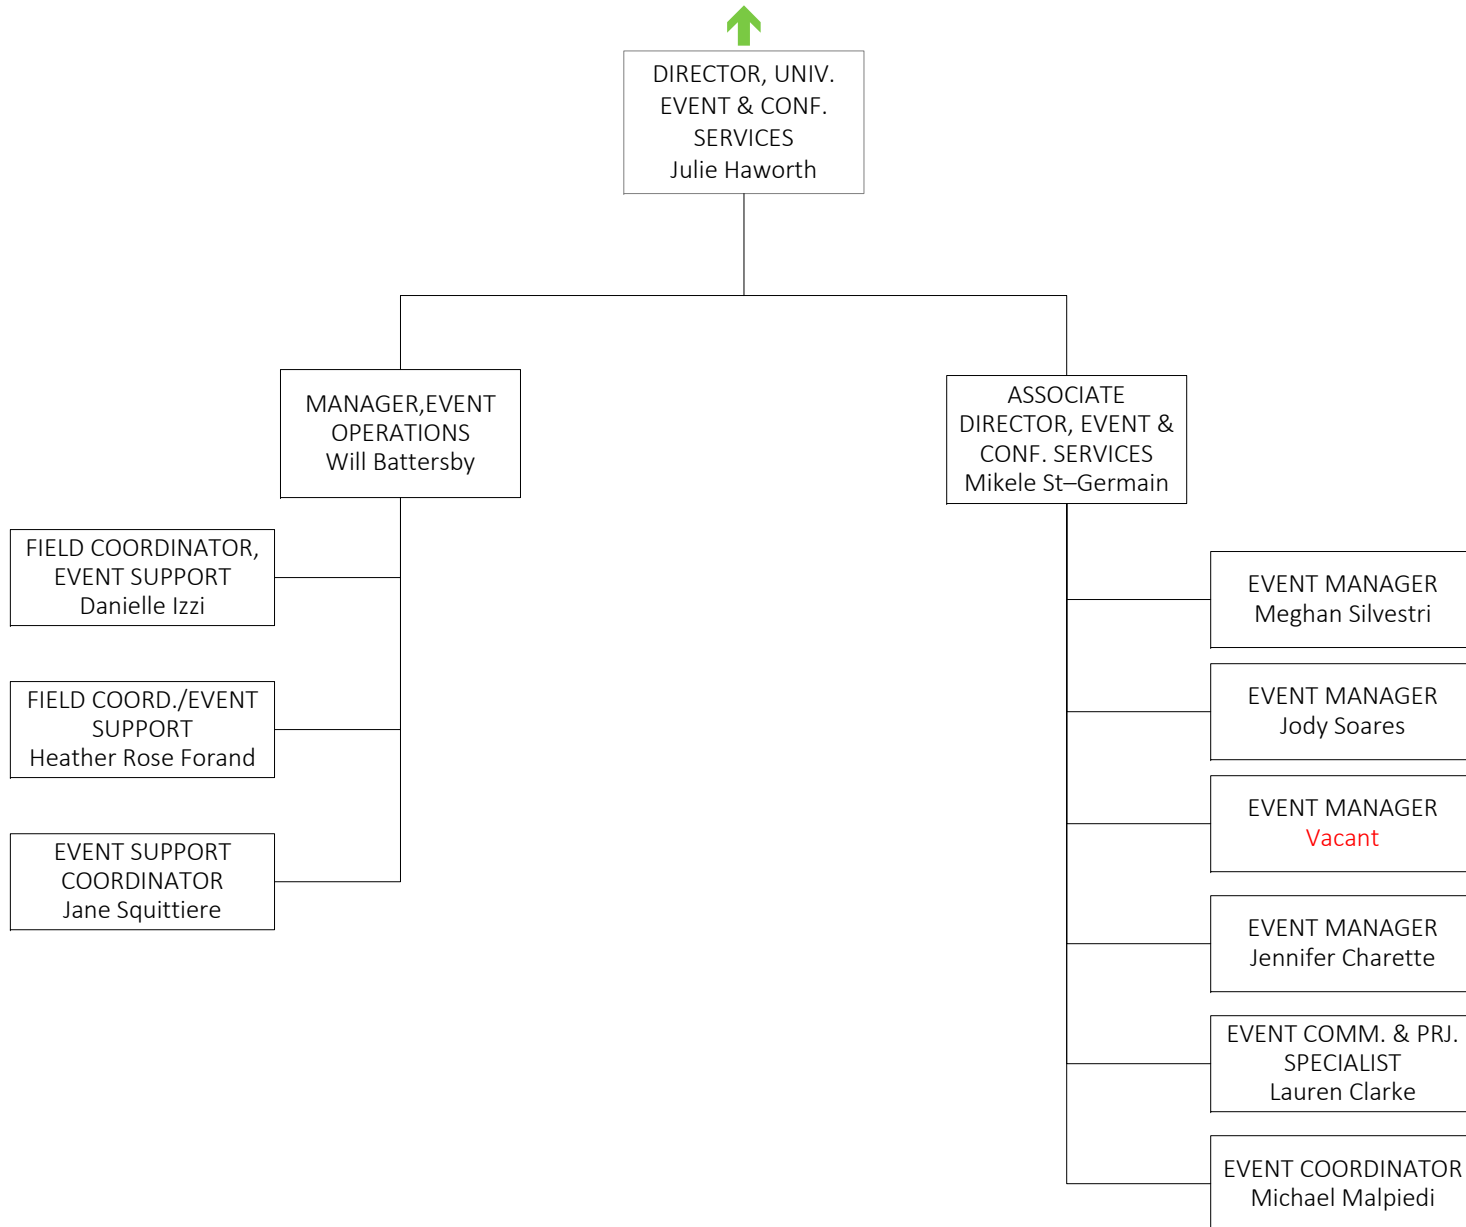

VICE PRESIDENT FOR
FACILITIES MANAGEMENT
Michael Guglielmo, Jr.

Assistant to the VP
Paula Penelton

PLANNING, DESIGN, & CONSTRUCTION (PD&C)

BROWN
FACILITIES MANAGEMENT

SUSTAINABILITY

FACILITIES OPERATIONS

FACILITIES SERVICES

SYSTEMS & SERVICES

FINANCE

UNIVERSITY EVENT & CONFERENCE SERVICES

CUSTODIAL SERVICES