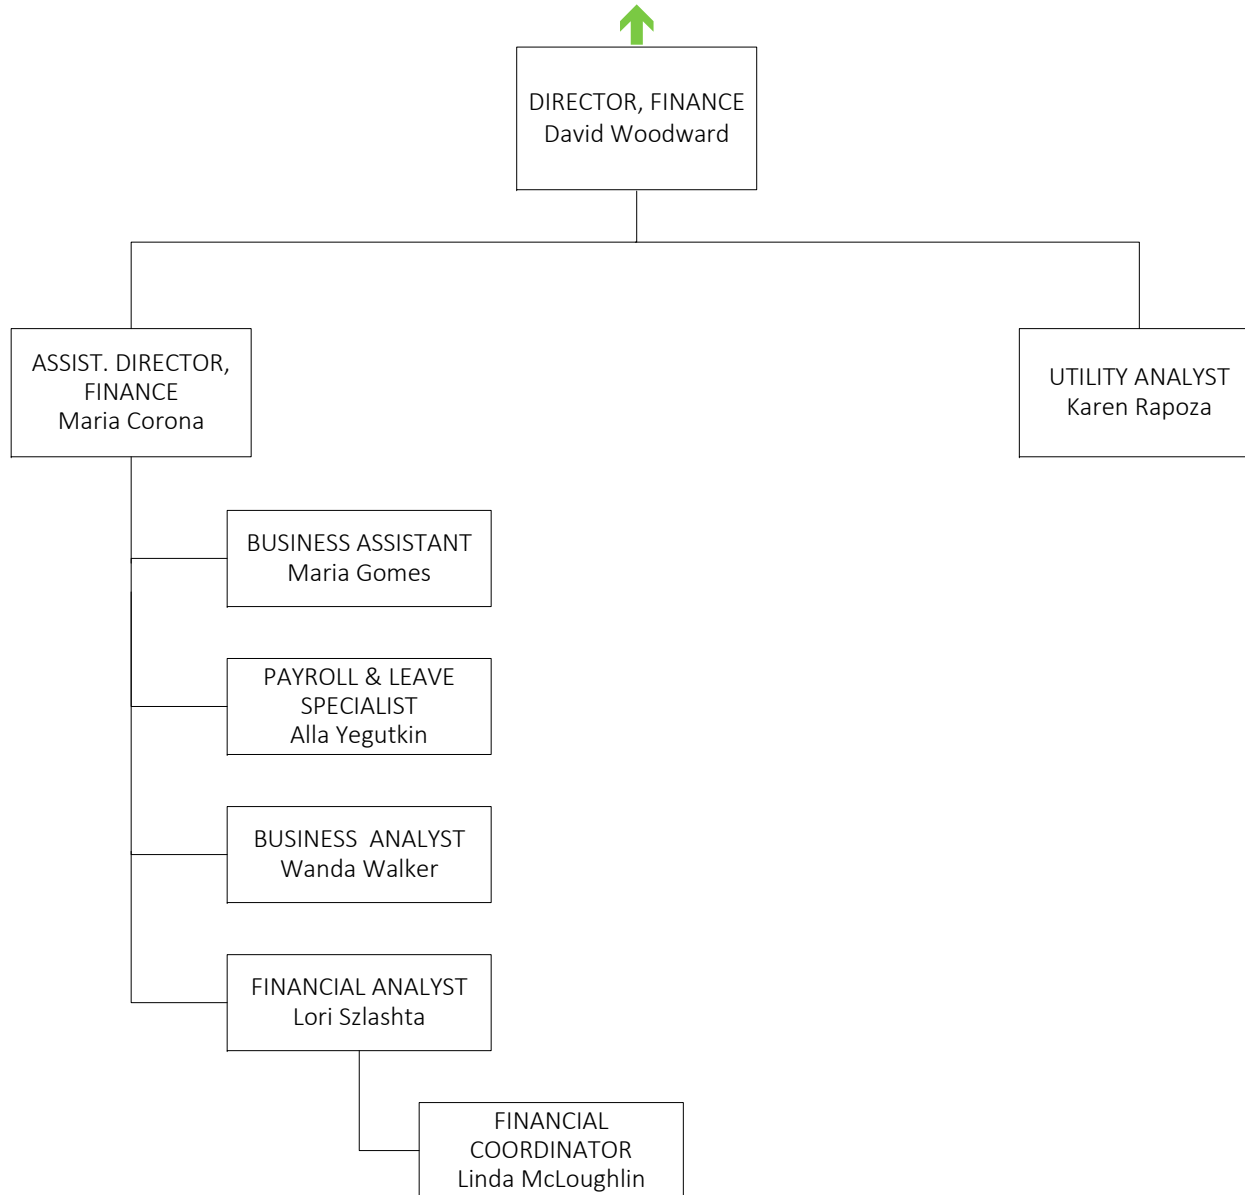

VICE PRESIDENT FOR
FACILITIES MANAGEMENT
Michael Guglielmo, Jr.

Assistant to the VP
Paula Penelton

PLANNING, DESIGN, & CONSTRUCTION (PD&C)

BROWN
FACILITIES MANAGEMENT

SUSTAINABILITY

FACILITIES OPERATIONS

FACILITIES SERVICES

SYSTEMS & SERVICES

FINANCE

UNIVERSITY EVENT & CONFERENCE SERVICES

CUSTODIAL SERVICES