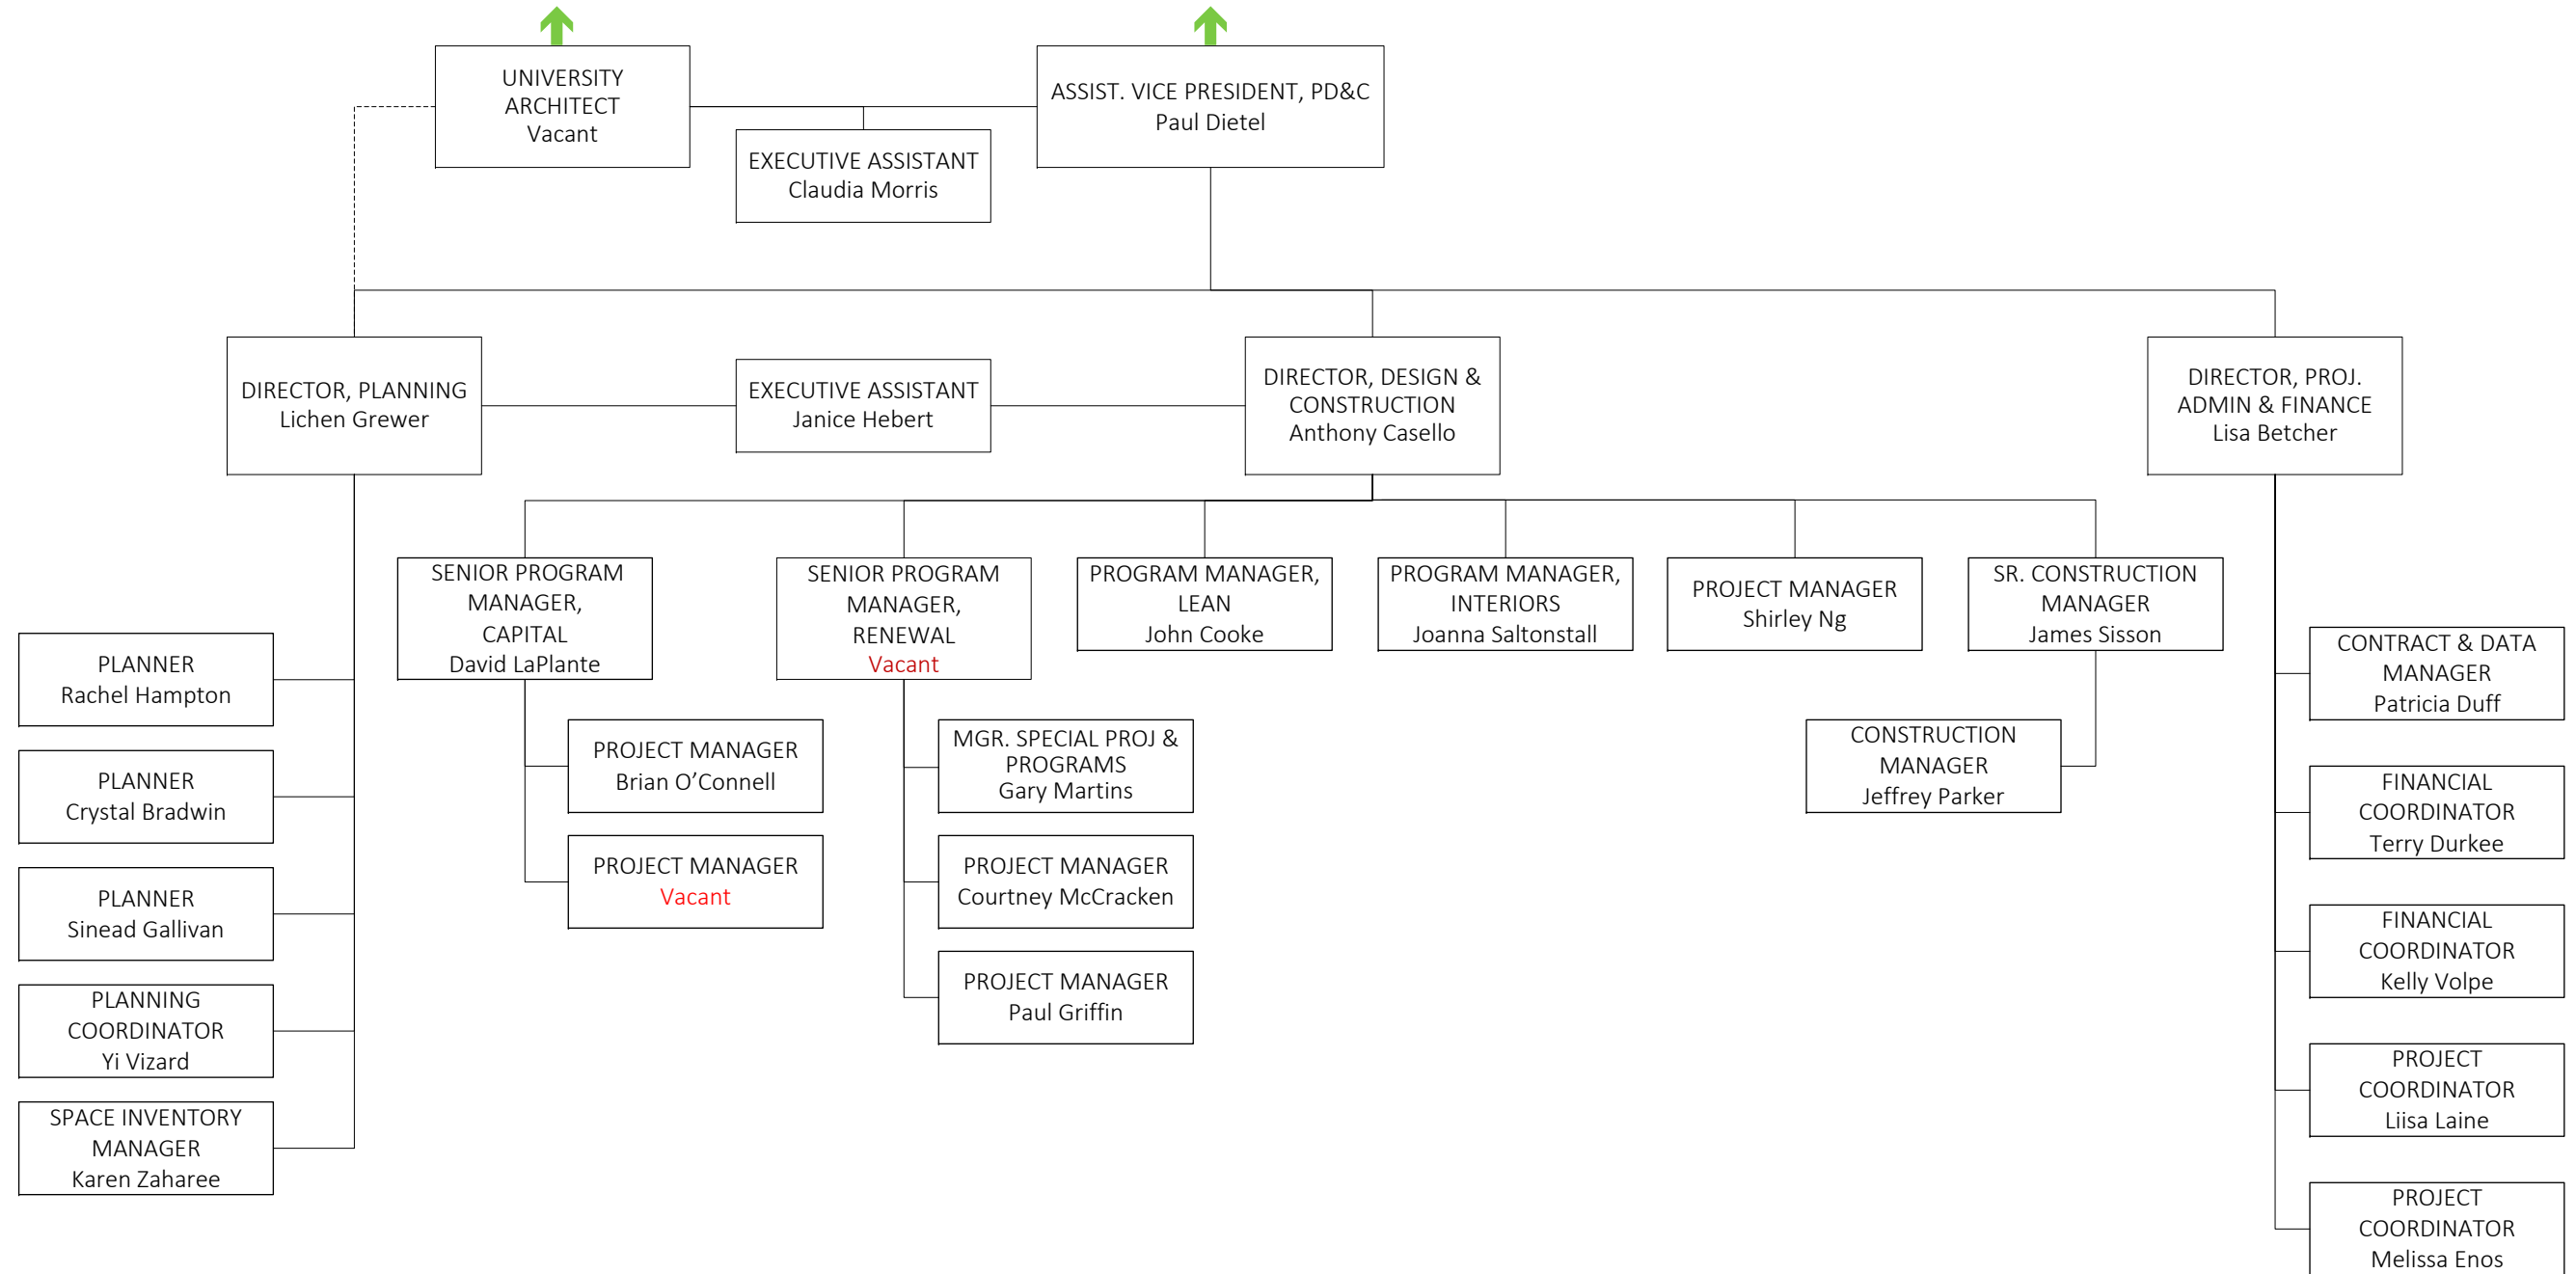

VICE PRESIDENT FOR
FACILITIES MANAGEMENT
Michael Guglielmo, Jr.

Assistant to the VP
Paula Penelton

PLANNING, DESIGN, & CONSTRUCTION (PD&C)

BROWN
FACILITIES MANAGEMENT

SUSTAINABILITY

FACILITIES OPERATIONS

FACILITIES SERVICES