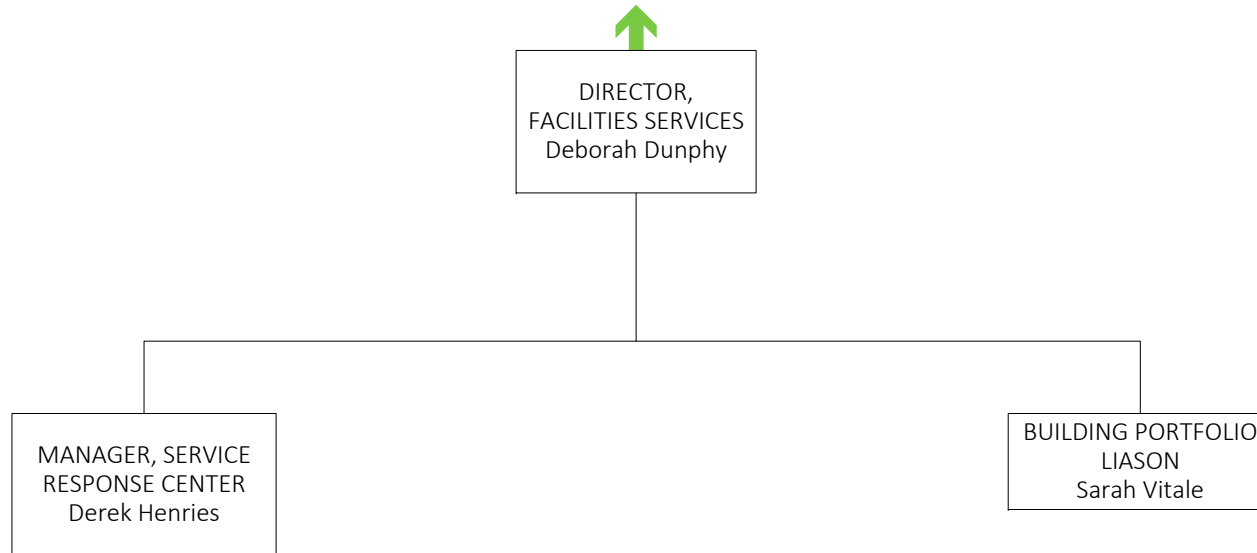

VICE PRESIDENT FOR
FACILITIES MANAGEMENT
Michael Guglielmo, Jr.

Assistant to the VP
Paula Penelton

PLANNING, DESIGN, & CONSTRUCTION (PD&C)

BROWN
FACILITIES MANAGEMENT

SUSTAINABILITY

FACILITIES OPERATIONS

FACILITIES SERVICES