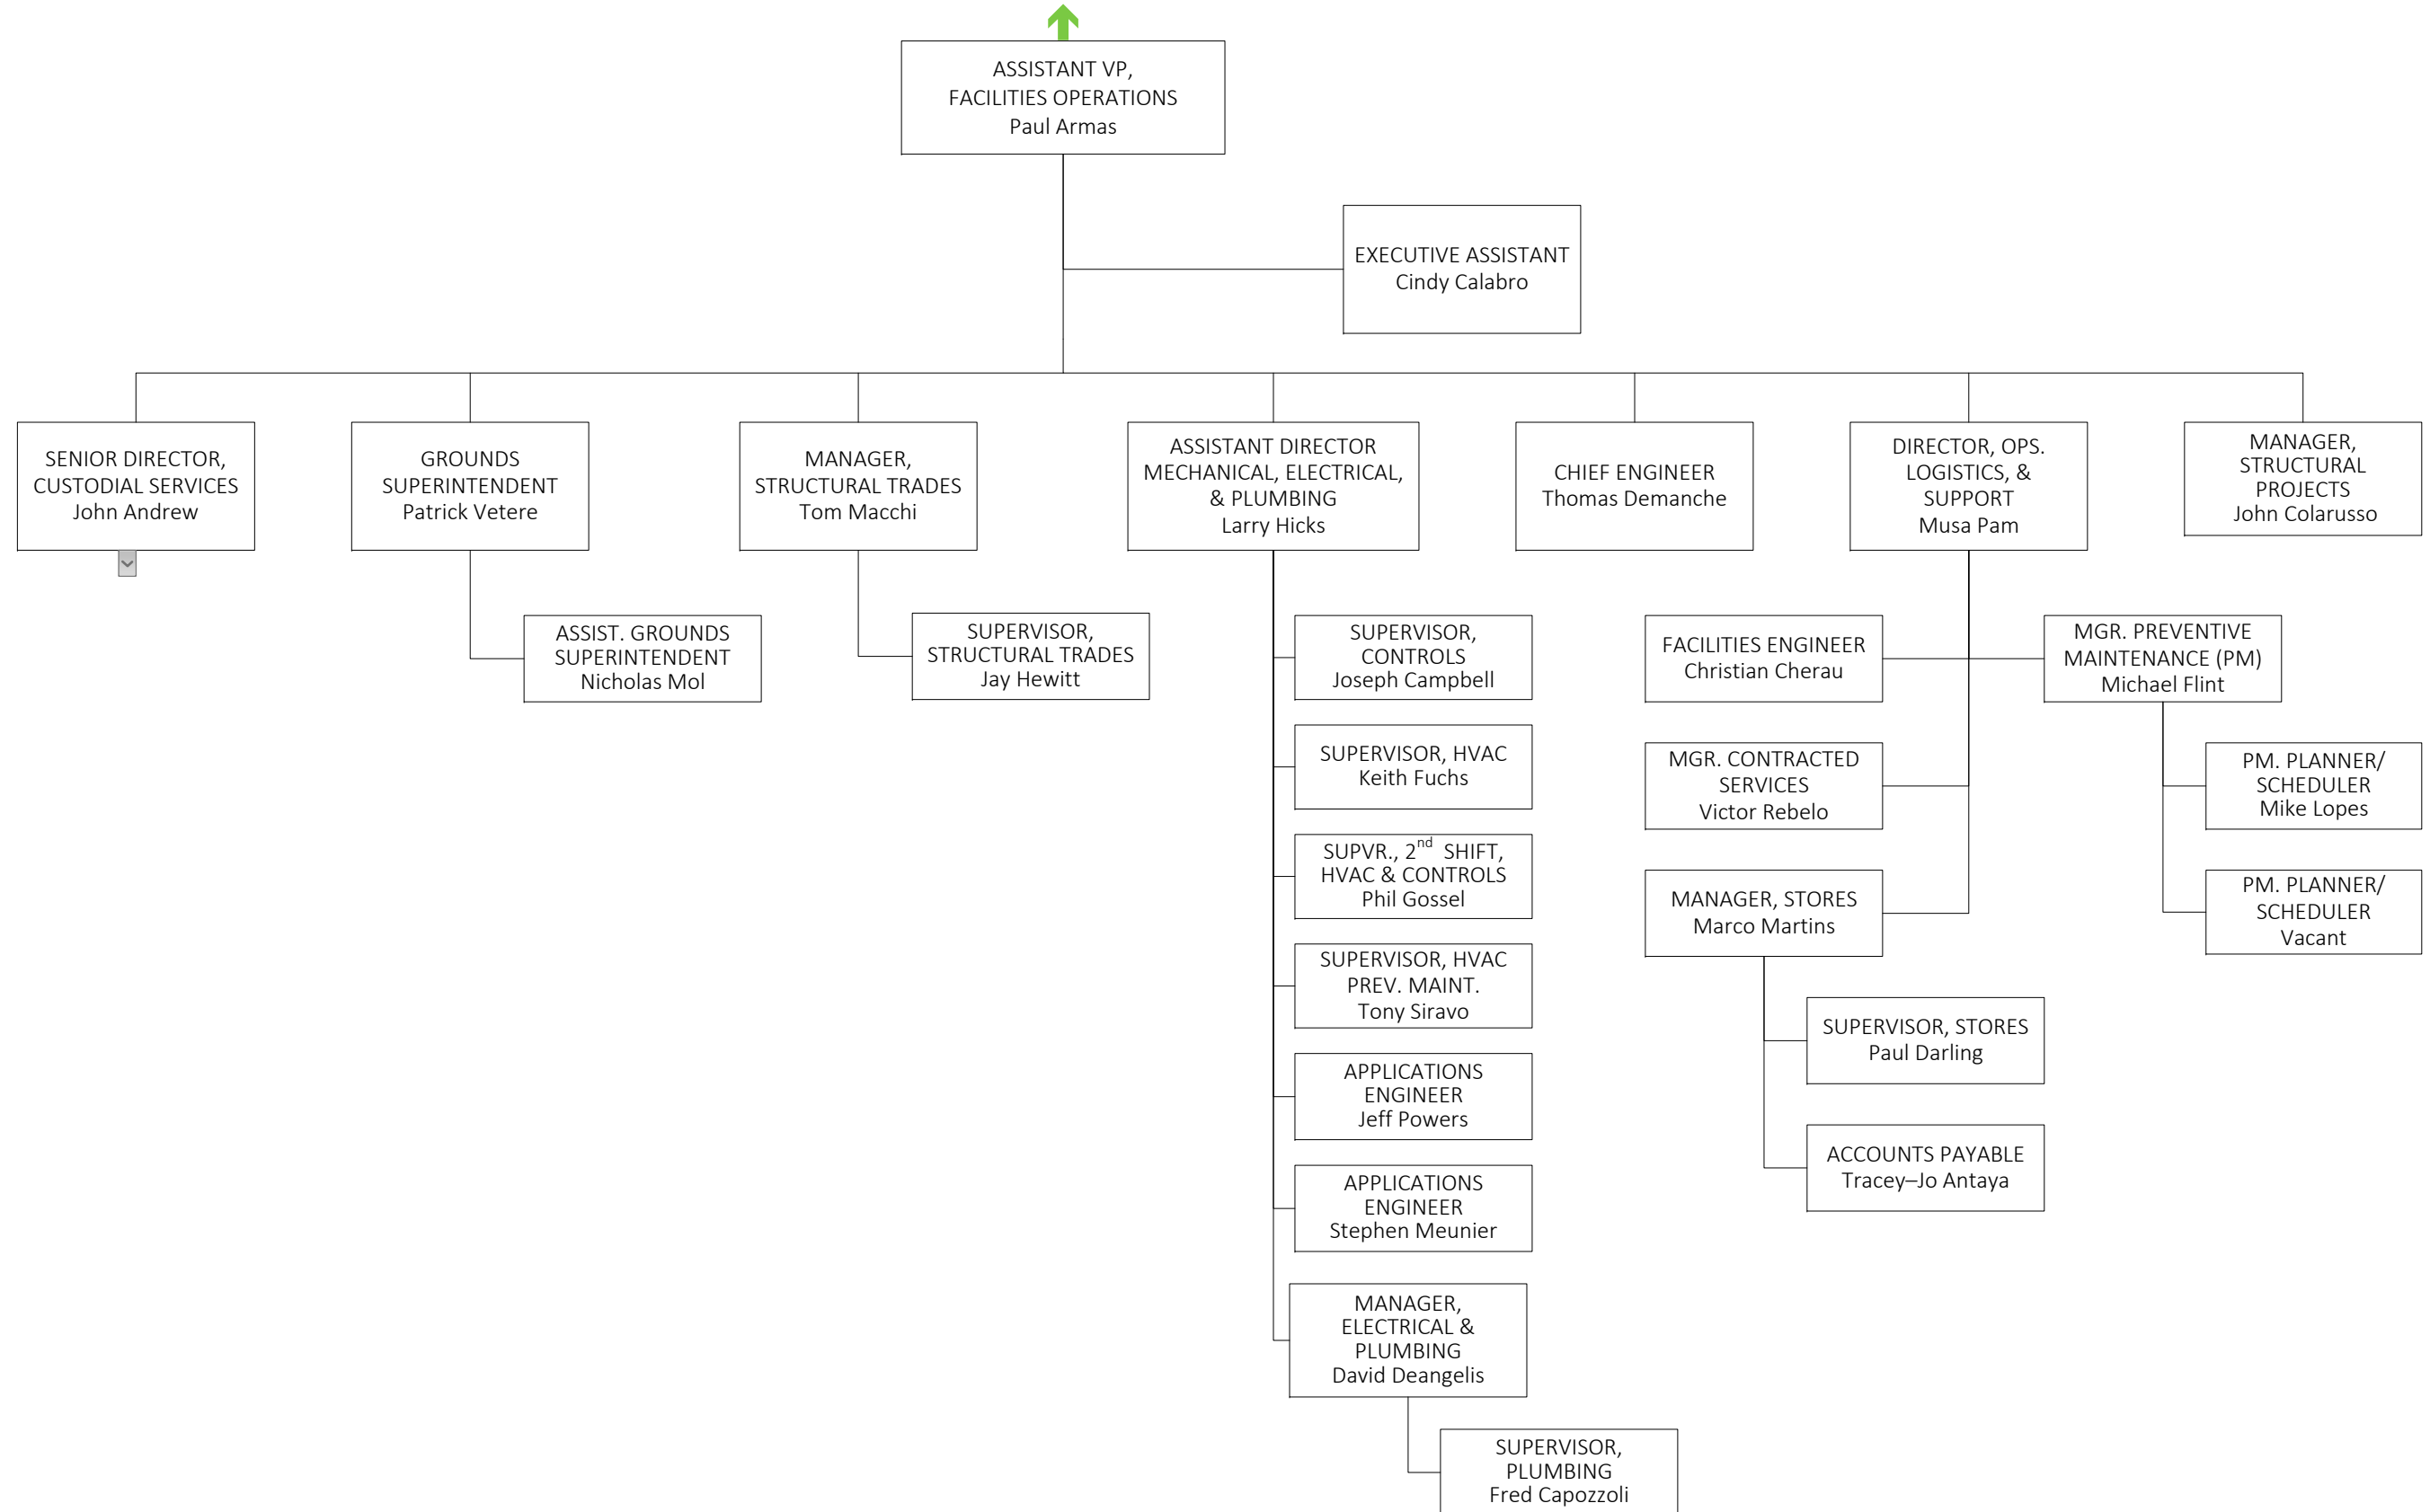

VICE PRESIDENT FOR
FACILITIES MANAGEMENT
Michael Guglielmo, Jr.

Assistant to the VP
Paula Penelton

PLANNING, DESIGN, & CONSTRUCTION (PD&C)

BROWN
FACILITIES MANAGEMENT

SUSTAINABILITY

FACILITIES OPERATIONS

FACILITIES SERVICES

SYSTEMS & SERVICES

FINANCE

UNIVERSITY EVENT & CONFERENCE SERVICES

CUSTODIAL SERVICES