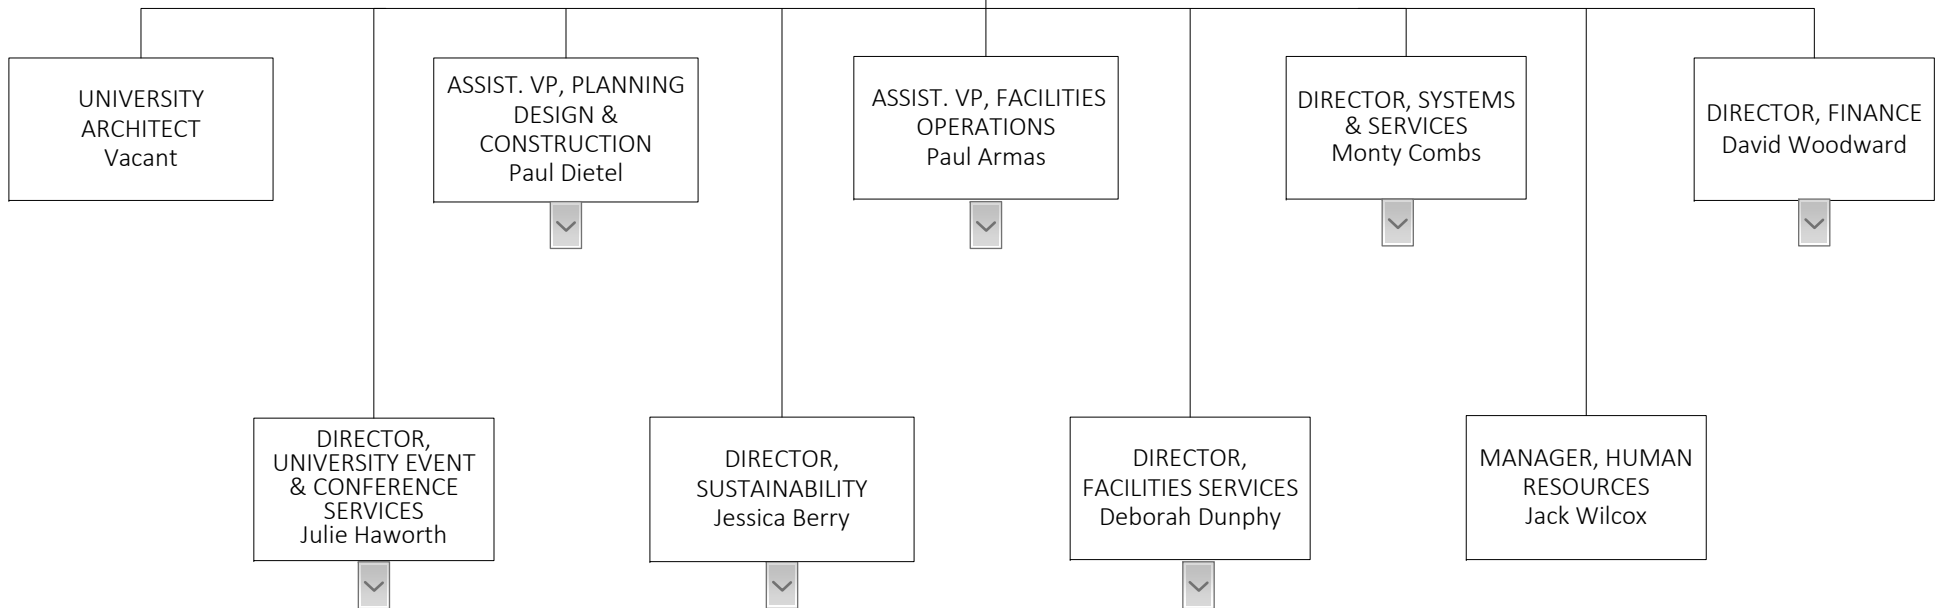

VICE PRESIDENT FOR
FACILITIES MANAGEMENT
Michael Guglielmo, Jr.

Assistant to the VP
Paula Penelton

PLANNING, DESIGN, & CONSTRUCTION (PD&C)

BROWN
FACILITIES MANAGEMENT

SUSTAINABILITY

FACILITIES OPERATIONS

FACILITIES SERVICES

SYSTEMS & SERVICES

FINANCE

UNIVERSITY EVENT & CONFERENCE SERVICES

CUSTODIAL SERVICES