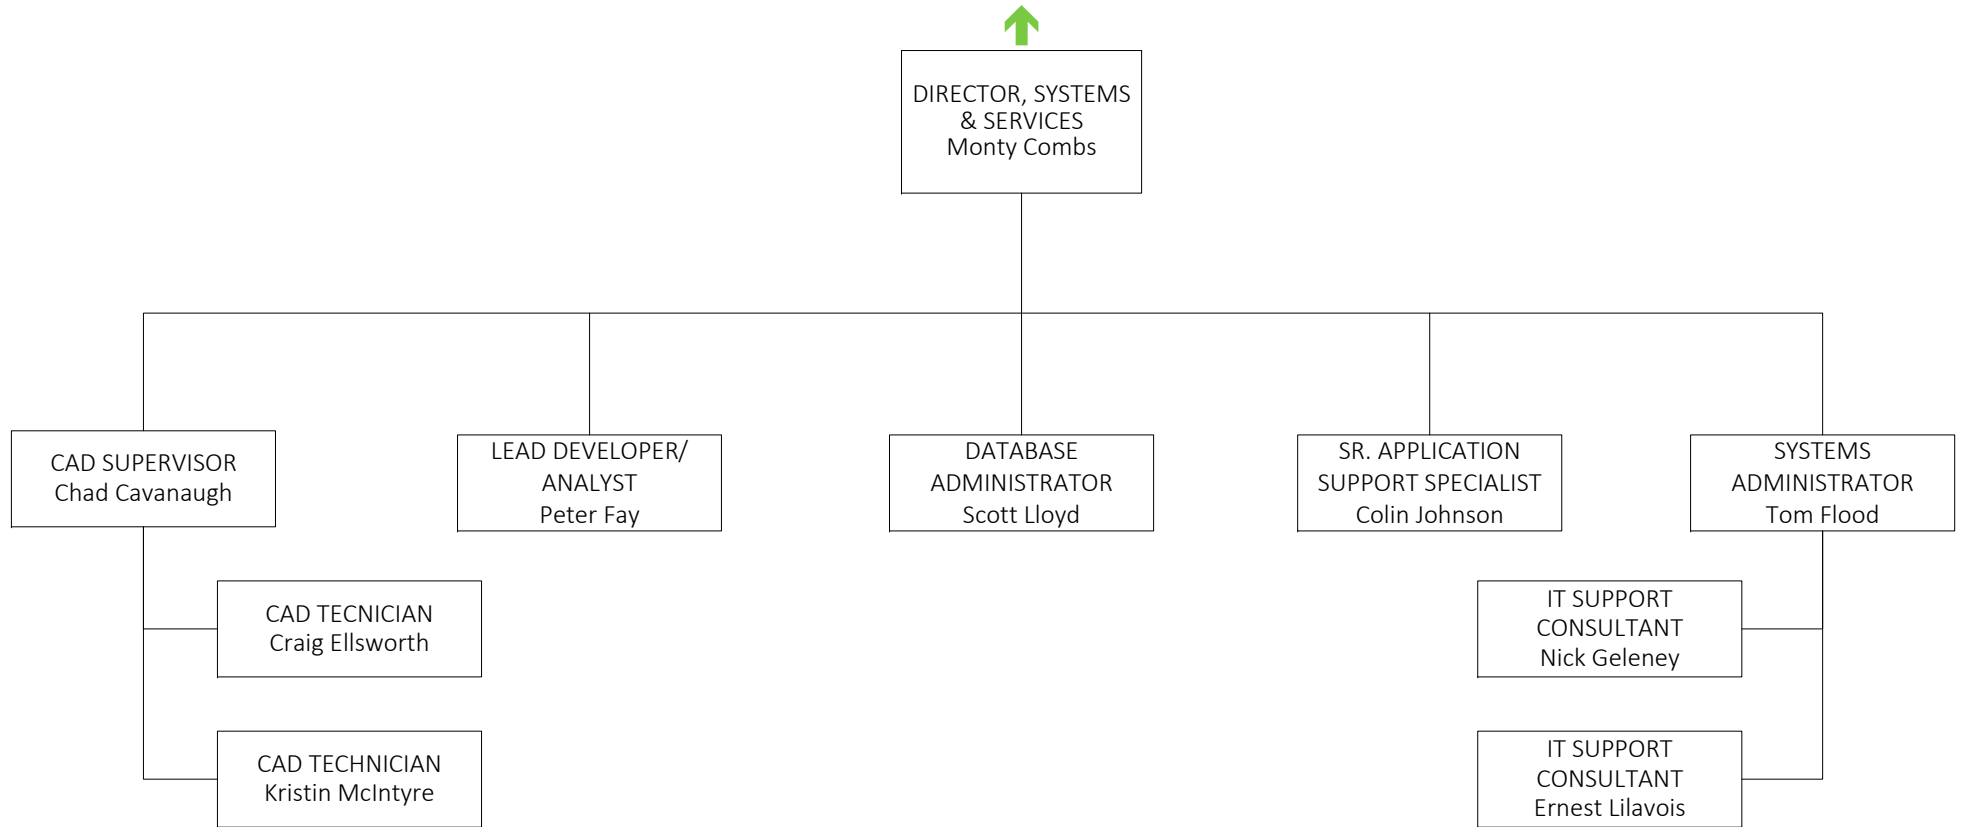

SYSTEMS & SERVICES